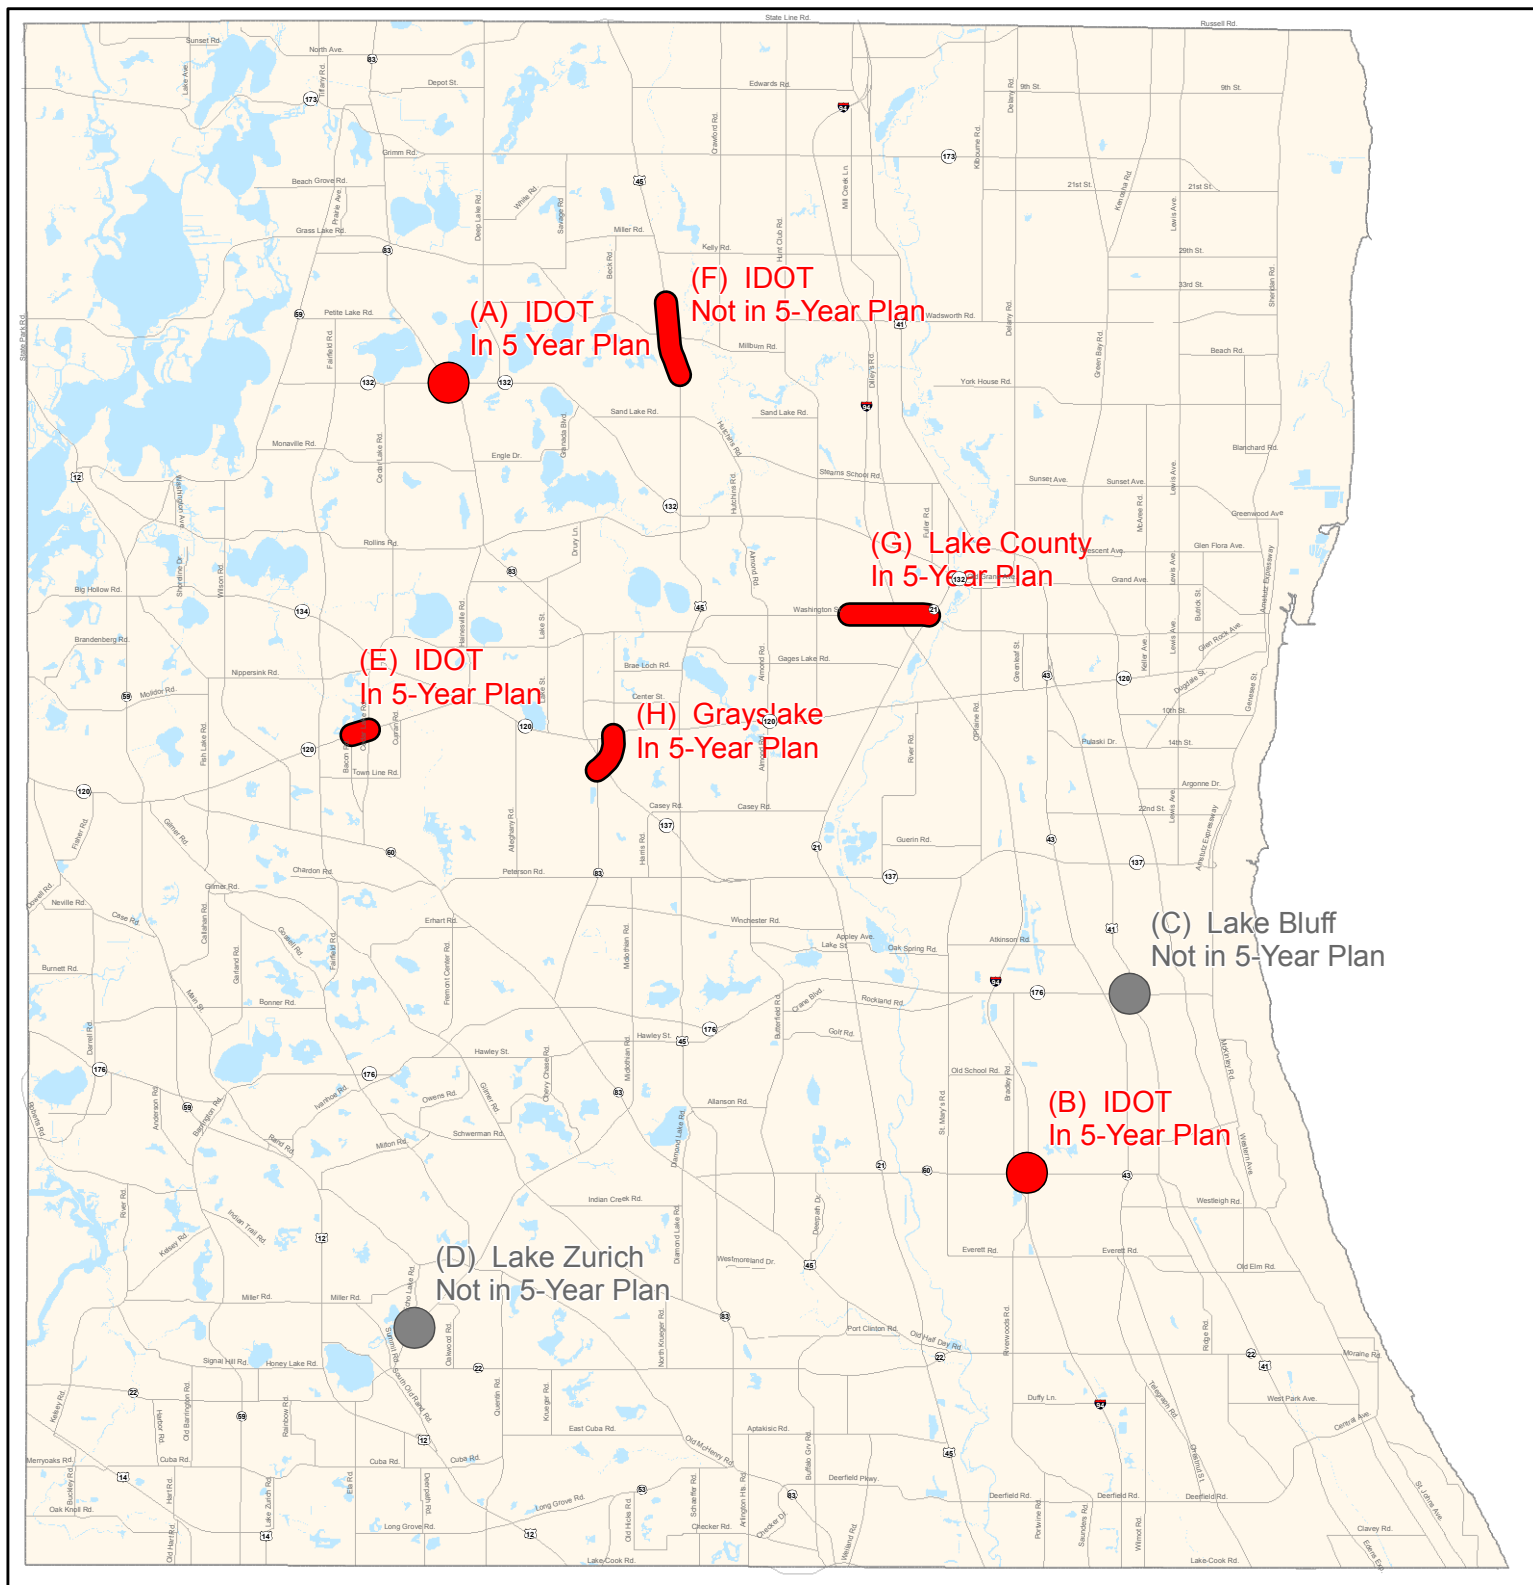

SAFETEA-LU Earmarks in Lake County

Location Descriptions

- (A) IL 83 at IL 132
- (B) IL 60 over I-94
- (C) US 41 at IL 176
- (D) Midlothian Rd at Lake Zurich High School
- (E) IL 120 Between Bacon Rd and Cedar Lake Rd
- (F) Milburn By-Pass at US 45 and Milburn Rd
- (G) Washington St from Cemetery Rd to IL 21
- (H) Atkinson Rd from IL 83 to IL 21

Match Supplied By:

-  IDOT & Local Partners
-  IDOT & Local Partners
-  Locals Only